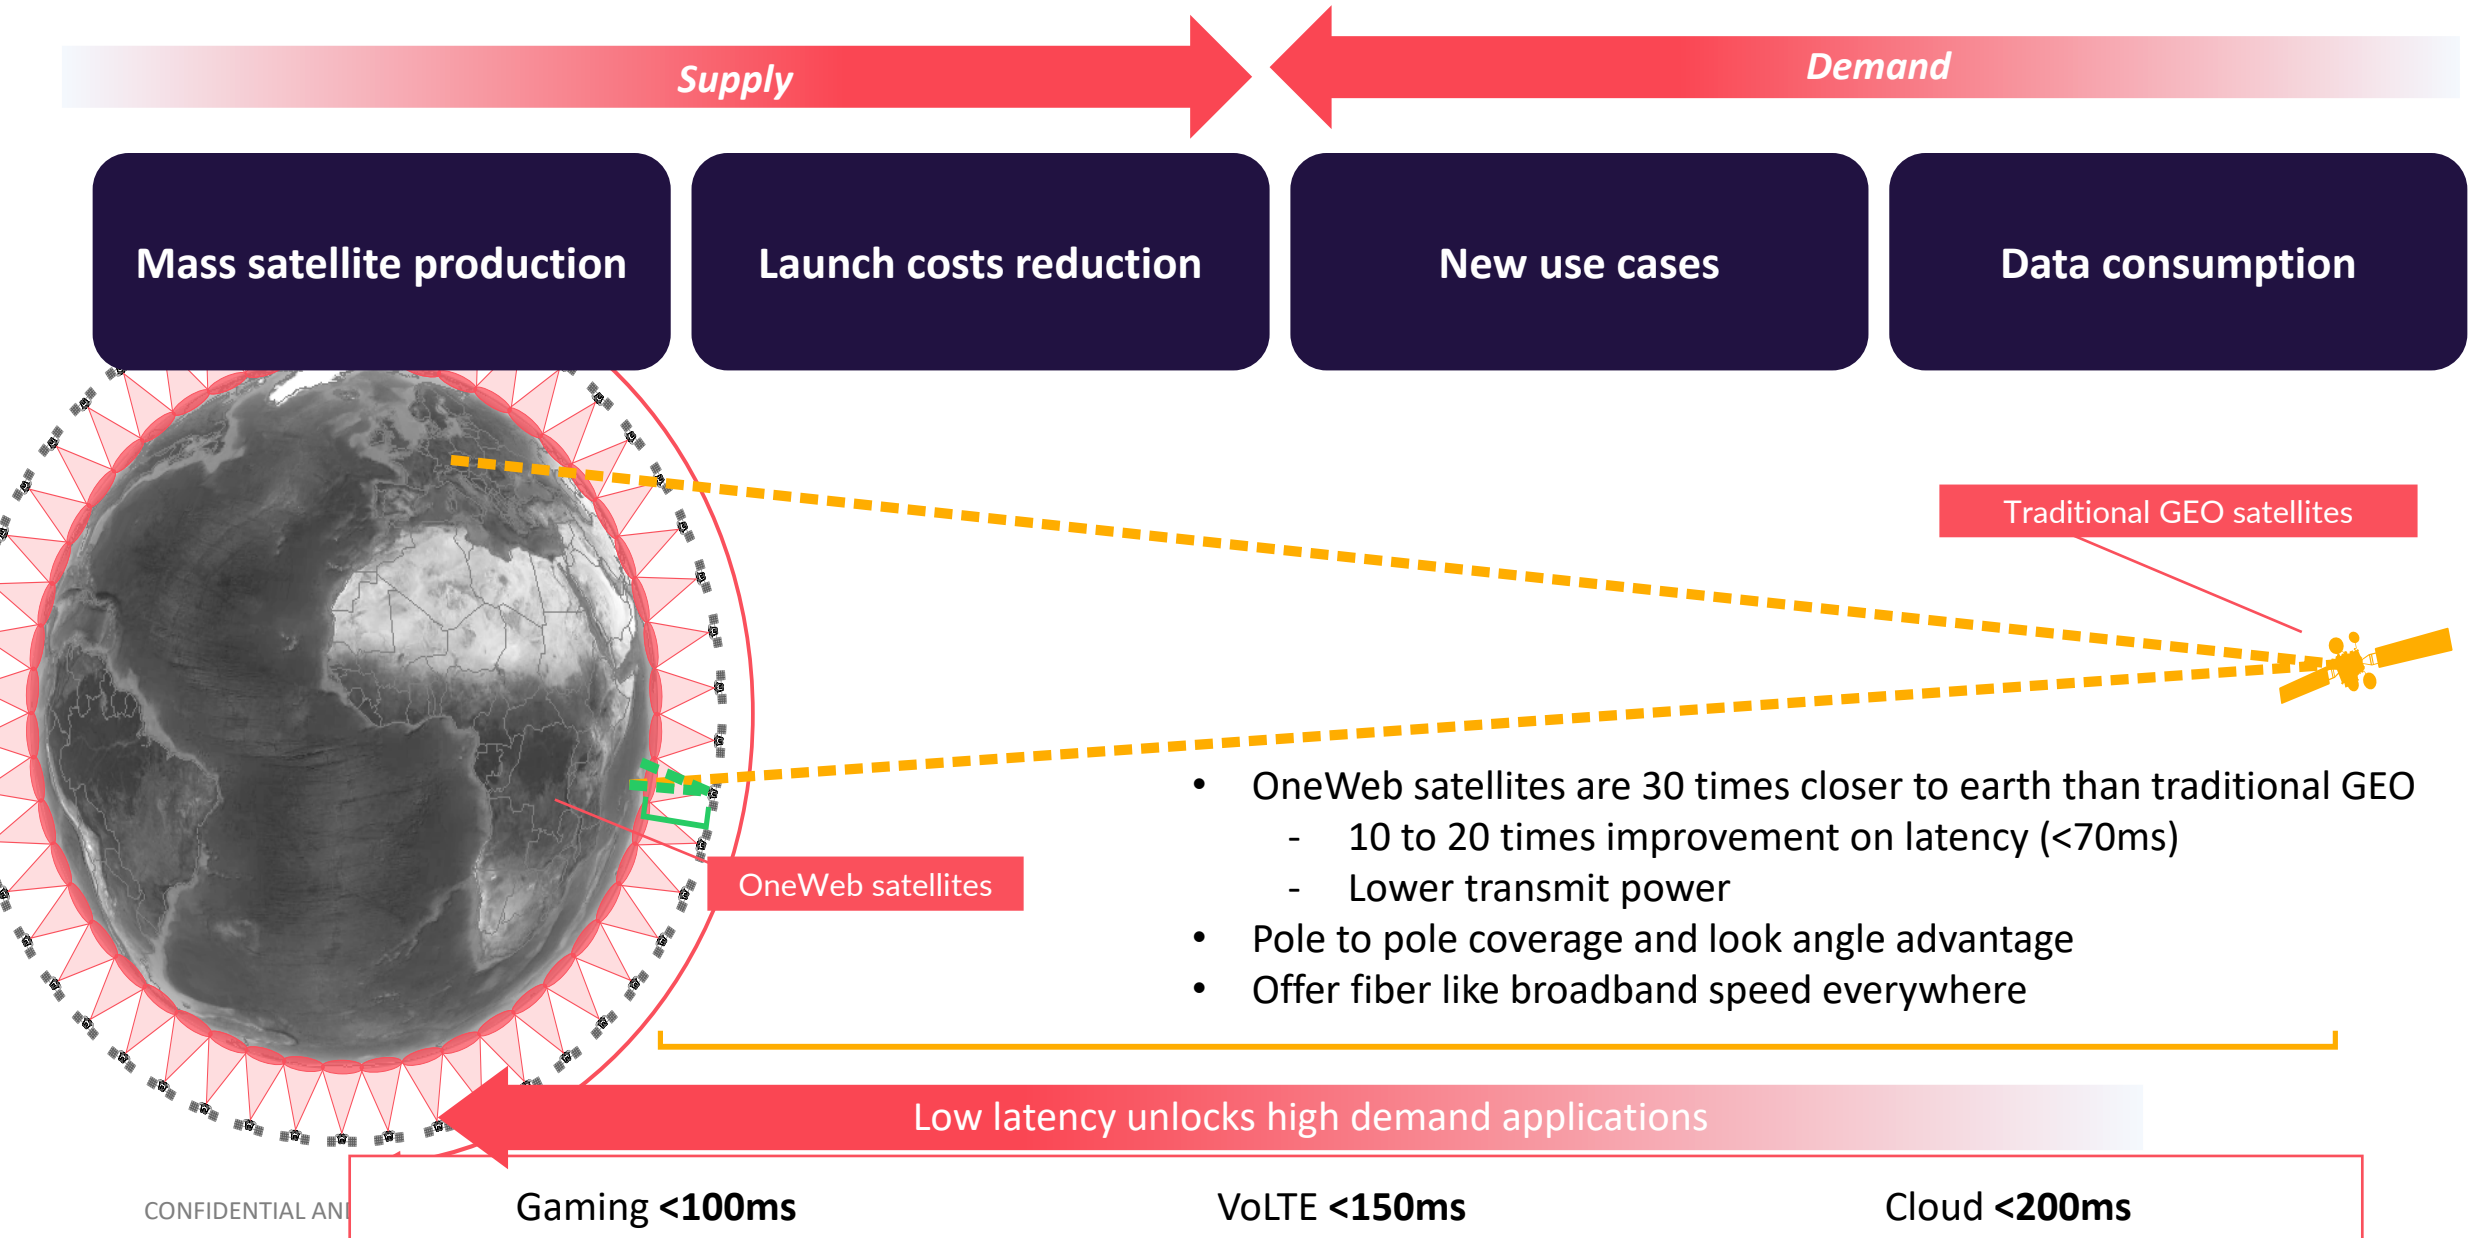

Change driven by Innovation